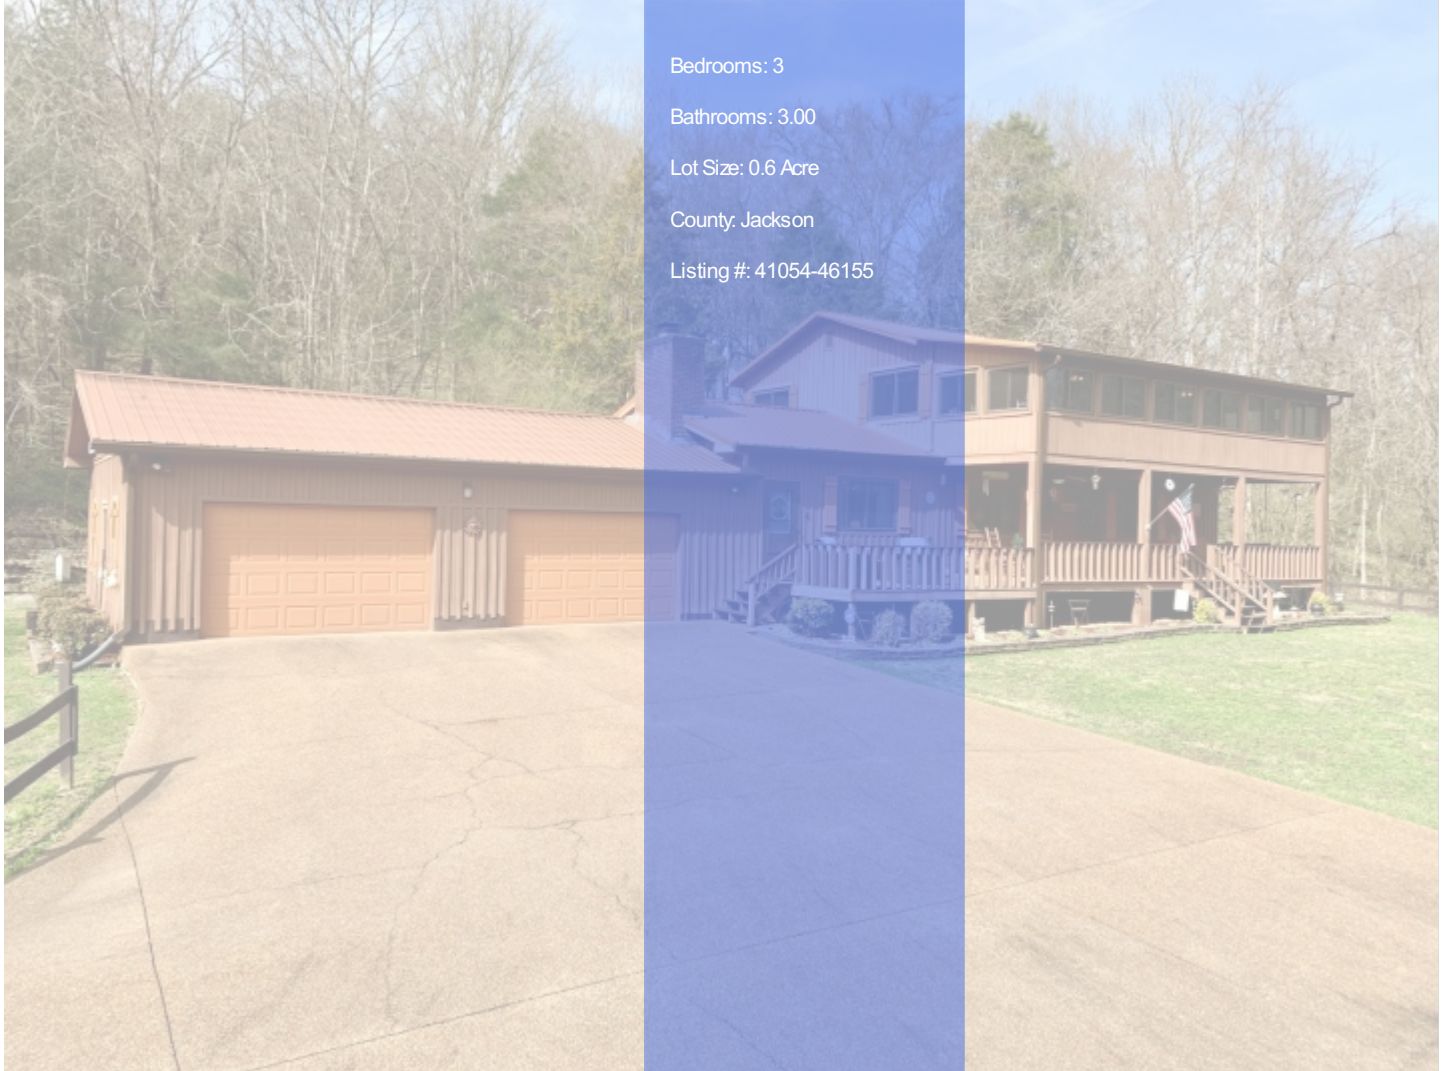

Bedrooms: 3
Bathrooms: 3.00
Lot Size: 0.6 Acre
County: Jackson
Listing #: 41054-46155

KEY FEATURES

- Low taxes
- Mountain property
- Jackson County
- Cordell Hull Lake
- Gainesboro TN
- Low taxes
- TN Tech University
- Dale Hollow Lake